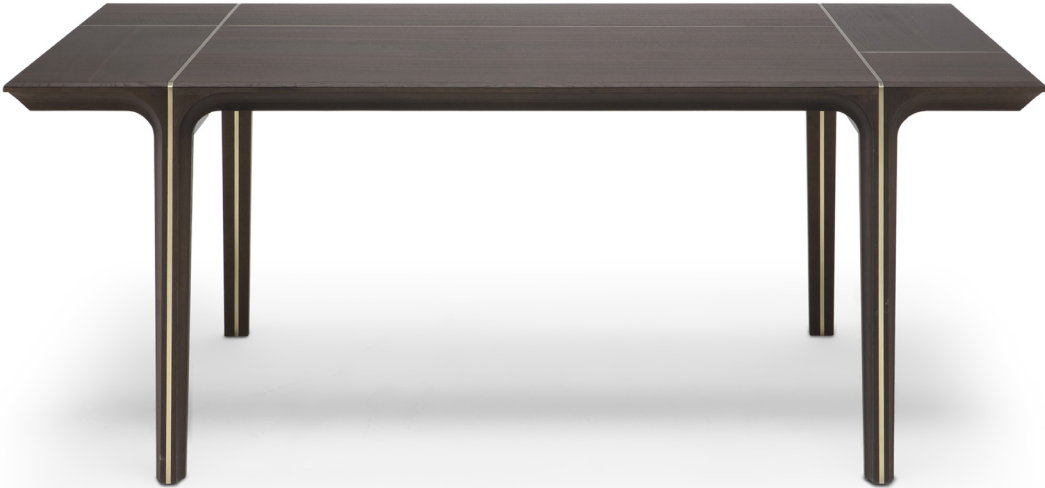

■ E021MNO

■ E021MTW

■ E021MNV

SCHEMATICS

RECTANGULAR FIXED

90cm x 180cm H 74cm
35,43" x 70,87" H 29,13"

100cm x 260cm H 74cm
39,37" x 102,36" H 29,13"

RECTANGULAR CONSOLE

150cm x 45cm H 62cm
59,06" x 17,72" H 24,41"

FINISHINGS

Frame finishing

PEWTER

BRASS

Top finishing

WALNUT

SMOKED OAK